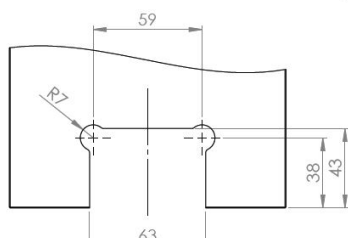

PRODUCT SHEET

Description:

Shower Hinge "Rio", Wall/Glass, Polished Brass, Centre Back Pl, 8-10mm Glass Thickness, W/15 DG Angle Adjustment Function, & 25DG Return Function, Brass Material, Hidden Screws., Black Fiber Gaskets: 2 x 1mm & 2 x 2mm Thickness., Load Capacity Pr. Pair: 45kg

Item number:

15.23.882-0

Units	Box	Carton	HS Code	Barcode
Pcs.	1	20	8302100090	
				5704866500531

SISO A/S

Mileparken 11
DK-2740 Skovlunde
Denmark
VAT: 24786013

Phone +45 45 830 900

www.siso.dk
siso@siso.dk

Danske Bank
Nytorv Branch
Copenhagen
SWIFT: DABADKKK

Account no.
4180 3112 112936
IBAN Account
DK7230003112112936