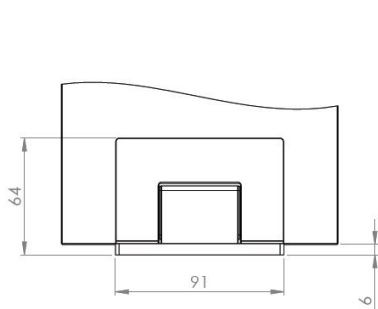

PRODUCT SHEET

Description:

Shower Hinge "Rio", Wall/Glass, Polished Brass, Centre Back Pl, 8-10mm Glass Thickness, W/15 DG Angle Adjustment Function, & 25DG Return Function, Brass Material, Hidden Screws., Black Fiber Gaskets: 2 x 1mm & 2 x 2mm Thickness., Load Capacity Pr. Pair: 45kg

Item number:

15.23.882-0

Units	Box	Carton	HS Code	Barcode
Pcs.	1	20	8302100090	
				5704866500531

SISO A/S

Mileparken 11
DK-2740 Skovlunde
Denmark
VAT: 24786013

Phone +45 45 830 900

www.siso.dk
siso@siso.dk

Danske Bank
Nytorv Branch
Copenhagen
SWIFT: DABADKKK

Account no.
4180 3112 112936
IBAN Account
DK7230003112112936