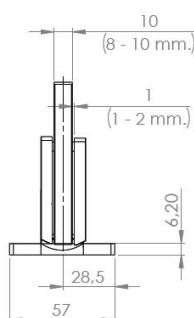

## Description:

Shower Hinge "Rio", Wall/Glass, Polished Brass, Centre Back Pl, 8-10mm Glass Thickness, W/15 DG Angle Adjustment Function, & 25DG Return Function, Brass Material, Hidden Screws., Black Fiber Gaskets: 2 x 1mm & 2 x 2mm Thickness., Load Capacity Pr. Pair: 45kg

## Item number:

15.23.882-0

Units	Box	Carton	HS Code	Barcode
Pcs.	1	20	8302100090	
				5704866500531