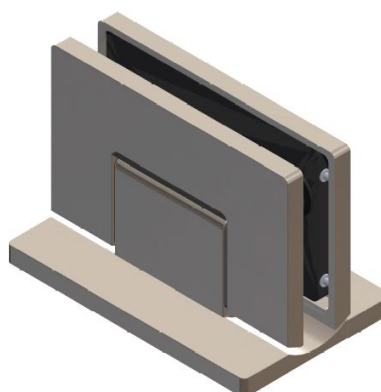

PRODUCT SHEET

Description:

Shower Hinge "Rio", Wall/Glass, Polished Brass, Centre Back Pl, 8-10mm Glass Thickness, W/15 DG Angle Adjustment Function, & 25DG Return Function, Brass Material, Hidden Screws., Black Fiber Gaskets: 2 x 1mm & 2 x 2mm Thickness., Load Capacity Pr. Pair: 45kg

Item number:

15.23.882-0

Units	Box	Carton	HS Code	Barcode
Pcs.	1	20	8302100090	
				5704866500531

SISO A/S

Mileparken 11
DK-2740 Skovlunde
Denmark
VAT: 24786013

Phone +45 45 830 900

www.siso.dk
siso@siso.dk

Danske Bank
Nytorv Branch
Copenhagen
SWIFT: DABADKKK

Account no.
4180 3112 112936
IBAN Account
DK7230003112112936