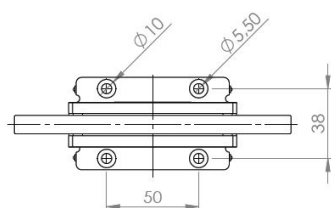

PRODUCT SHEET

Description:

Shower Hinge "Rio", Wall/Glass, Polished Brass, Centre Back Pl, 8-10mm Glass Thickness, W/15 DG Angle Adjustment Function, & 25DG Return Function, Brass Material, Hidden Screws., Black Fiber Gaskets: 2 x 1mm & 2 x 2mm Thickness., Load Capacity Pr. Pair: 45kg

Item number:

15.23.882-0

Units	Box	Carton	HS Code	Barcode
Pcs.	1	20	8302100090	
				5704866500531

SISO A/S

Mileparken 11
DK-2740 Skovlunde
Denmark
VAT: 24786013

Phone +45 45 830 900

www.siso.dk
siso@siso.dk

Danske Bank
Nytorv Branch
Copenhagen
SWIFT: DABADKKK

Account no.
4180 3112 112936
IBAN Account
DK7230003112112936